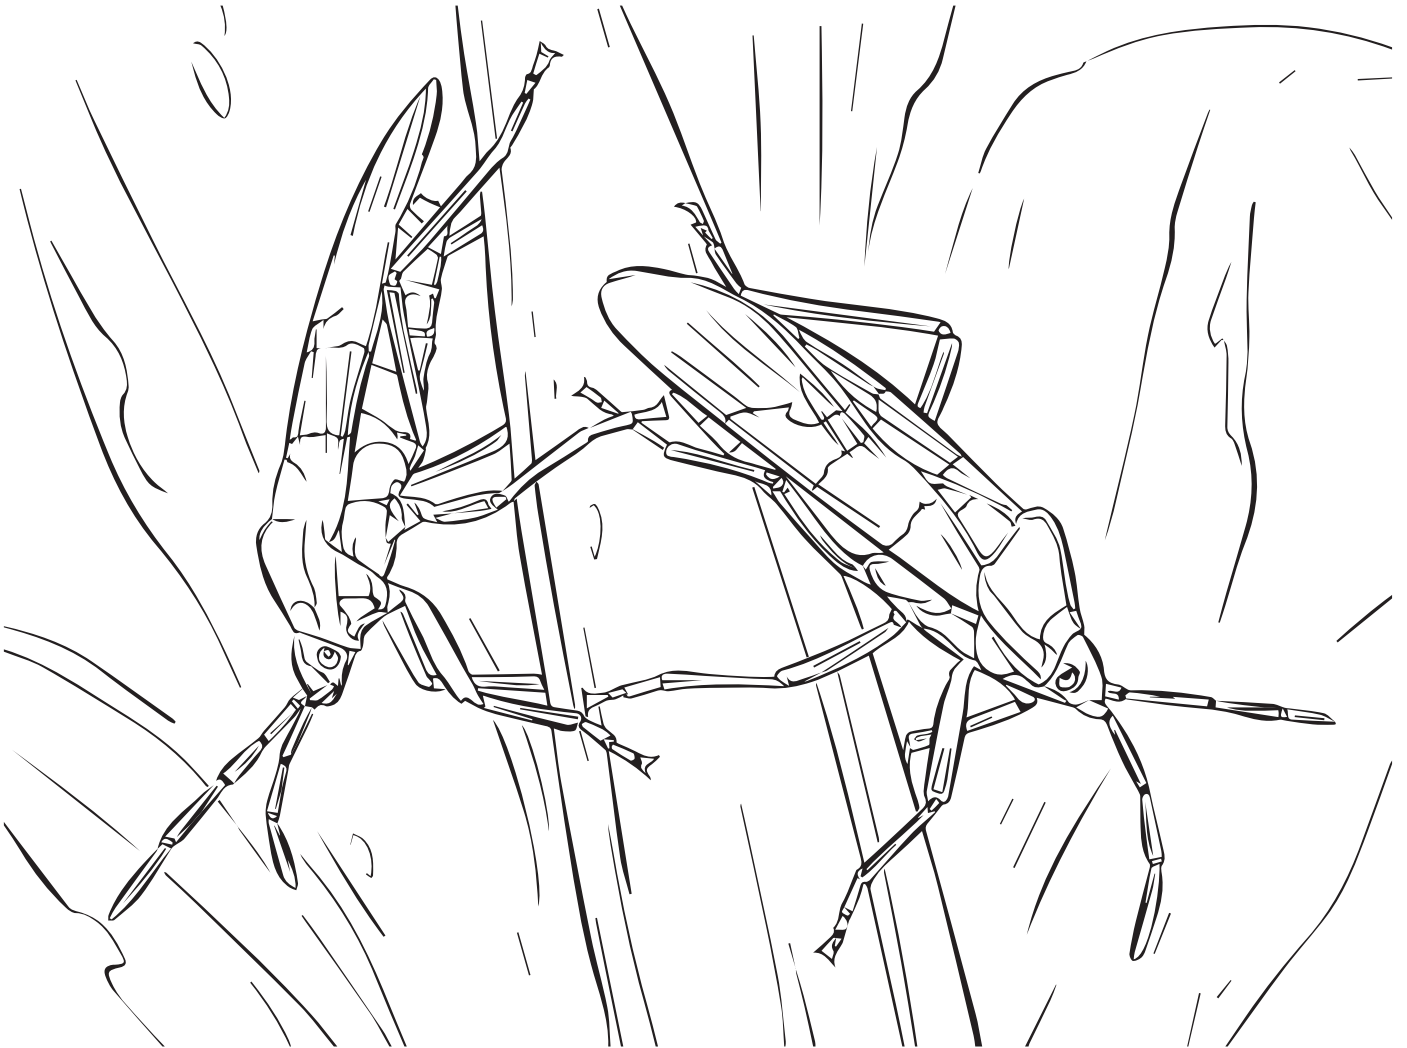

# LEAF MIMIC KATYDID

THE LEAF MIMIC KATYDID GETS ITS NAME BECAUSE ITS BODY LOOKS LIKE A LEAF. THIS HELPS IT HIDE FROM PREDATORS.

LEAF MIMIC KATYDIDS MAKE A LOUD BUZZING NOISE BY RUBBING THEIR LEGS OR WINGS TOGETHER!

# SAUTERELLE FEUILLE

LA SAUTERELLE FEUILLE TIRE SON NOM DU FAIT QUE SON CORPS RESSEMBLE À UNE FEUILLE. CELA L' AIDE À SE CACHER DES PRÉDATEURS. LES SAUTERELLE FEUILLES FONT UN FORT BOURDONNEMENT EN SE FROTTANT LES JAMBES OU LES AILES!

# MILKWEED BUGS

THESE BUGS HAVE BRIGHT ORANGE-RED MARKINGS ON THEIR WINGS. THEIR BRIGHT COLOR IS A WARNING THAT THEY TASTE REALLY NASTY! THEY MOSTLY EAT APPLE OF SODOM PLANTS, WHICH ARE TOXIC OR POISONOUS. THEY STORE THE TOXINS IN THEIR BODIES. THAT'S WHY THEY TASTE SO BAD TO PREDATORS!

# CICADA

CICADAS ARE FAMOUS FOR THEIR LOUD, BUZZING SONG. WHEN THEY FIRST HATCH, THEY'RE CALLED NYMPHS. CICADA NYMPHS LIVE UNDER THE SOIL AND USUALLY EAT TREE ROOTS. THEY CAN STAY UNDERGROUND FOR YEARS BEFORE BECOMING ADULT CICADAS!